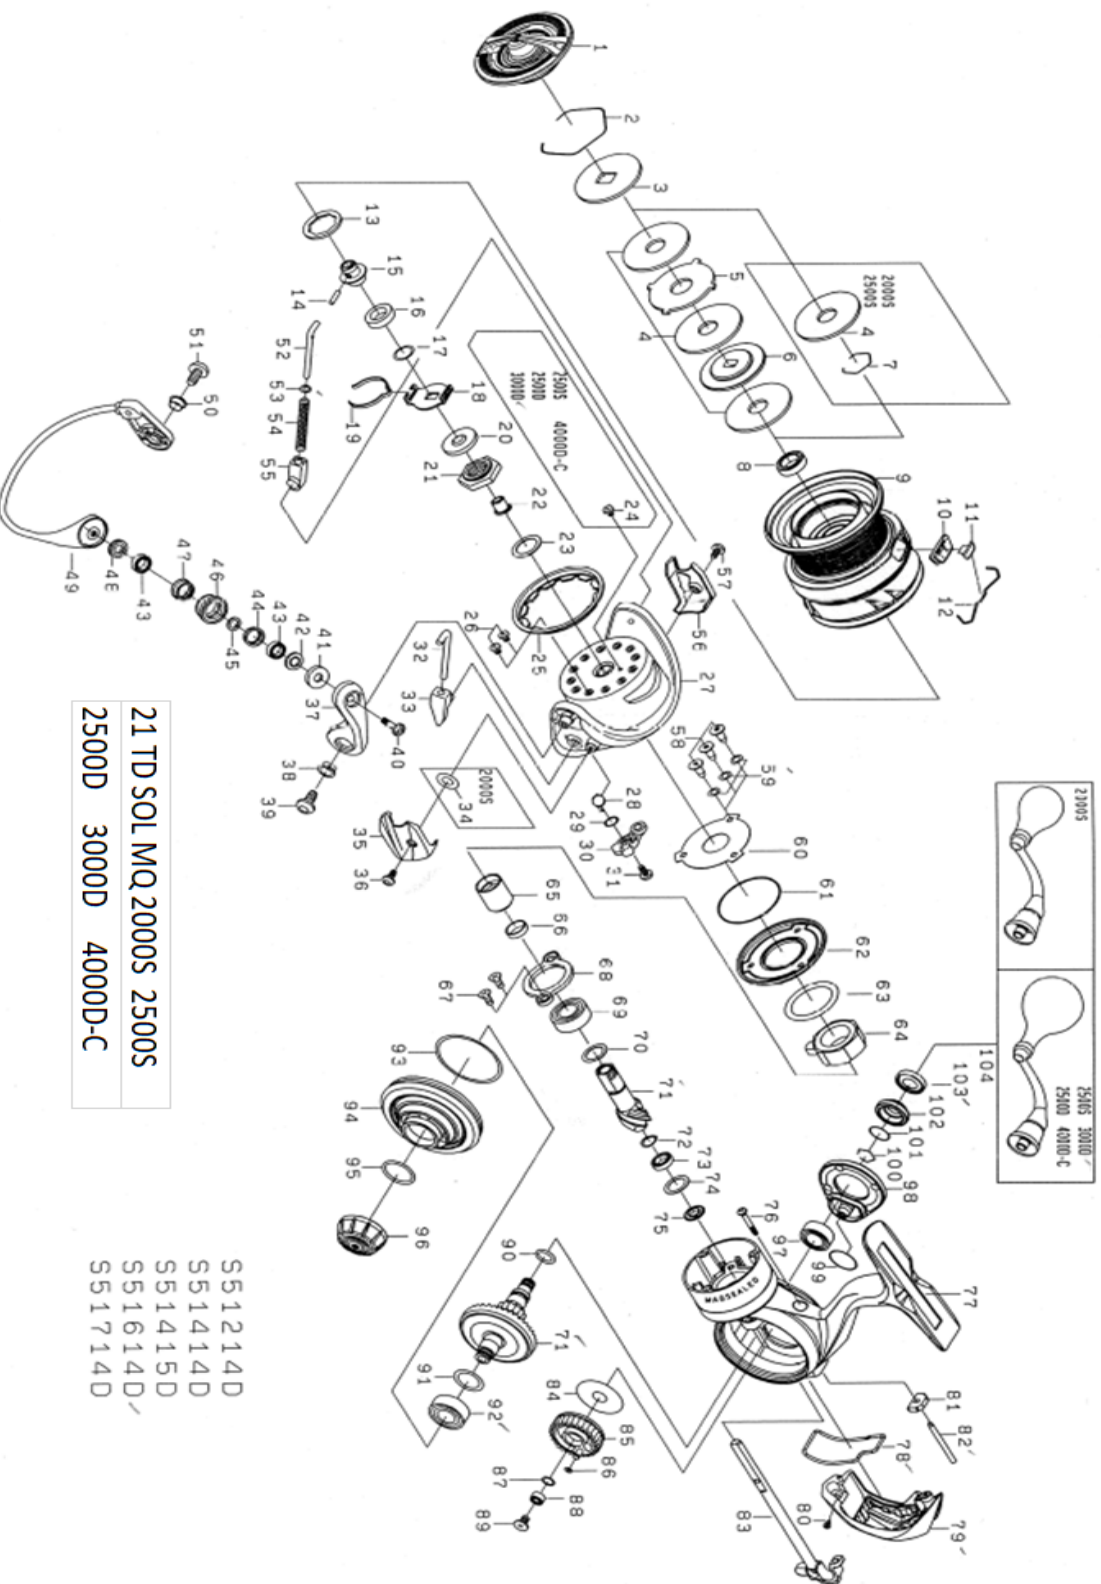

21 TD SOL MQ 2500D

Feel Alive.

Please quote by part number, not key number when ordering.
spares@daiwaaustralia.com.au PH: (02) 8644 8644

21 TD SOL MQ 2000S 2500S
2500D 3000D 4000D-C

S51214D
S51414D
S51415D
S51614D
S51714D