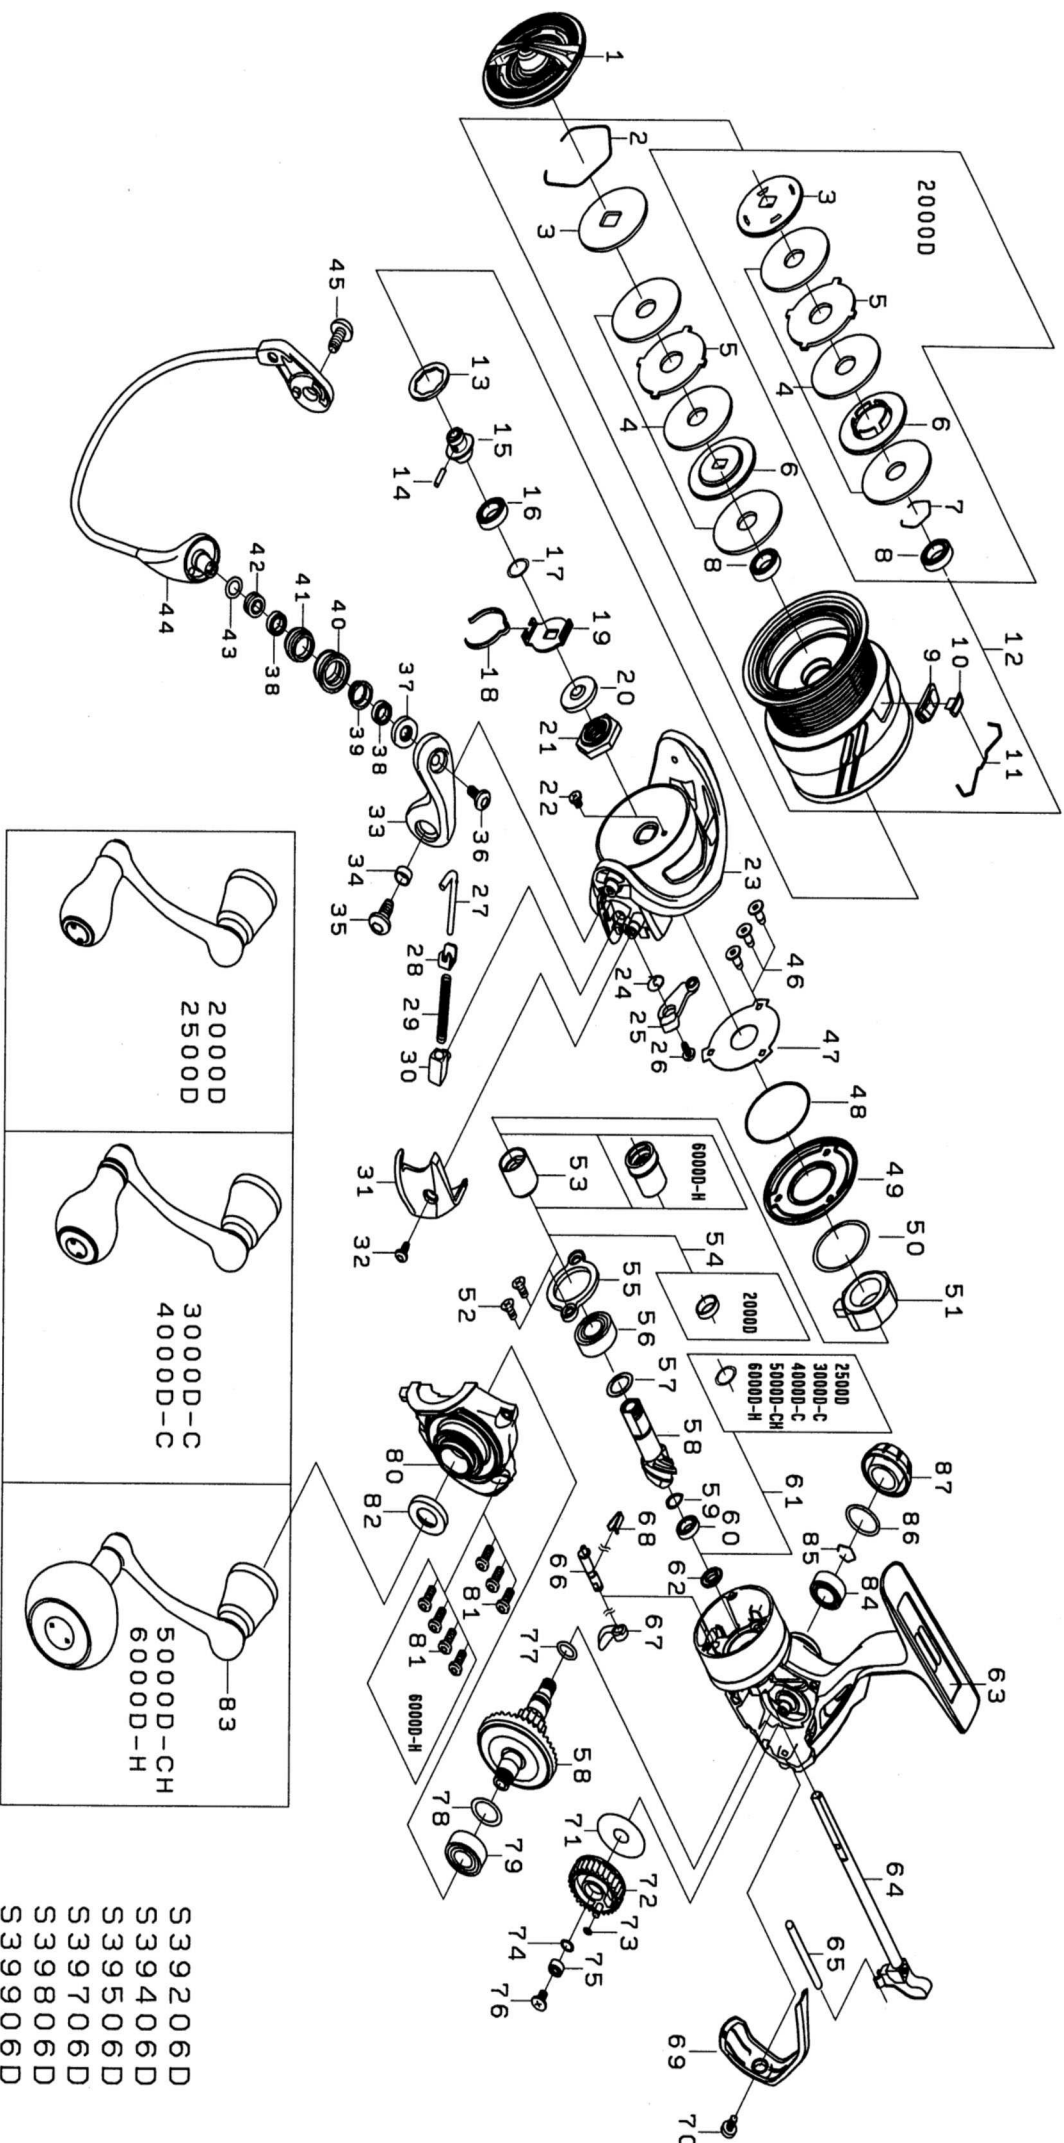

Please quote by part number, not key number when ordering
 spares@daiwaaustralia.com.au PH: 02 8644 8644

2017 SOL III LT 6000D-H

- S 39206D
- S 39406D
- S 39506D
- S 39706D
- S 39806D
- S 39906D