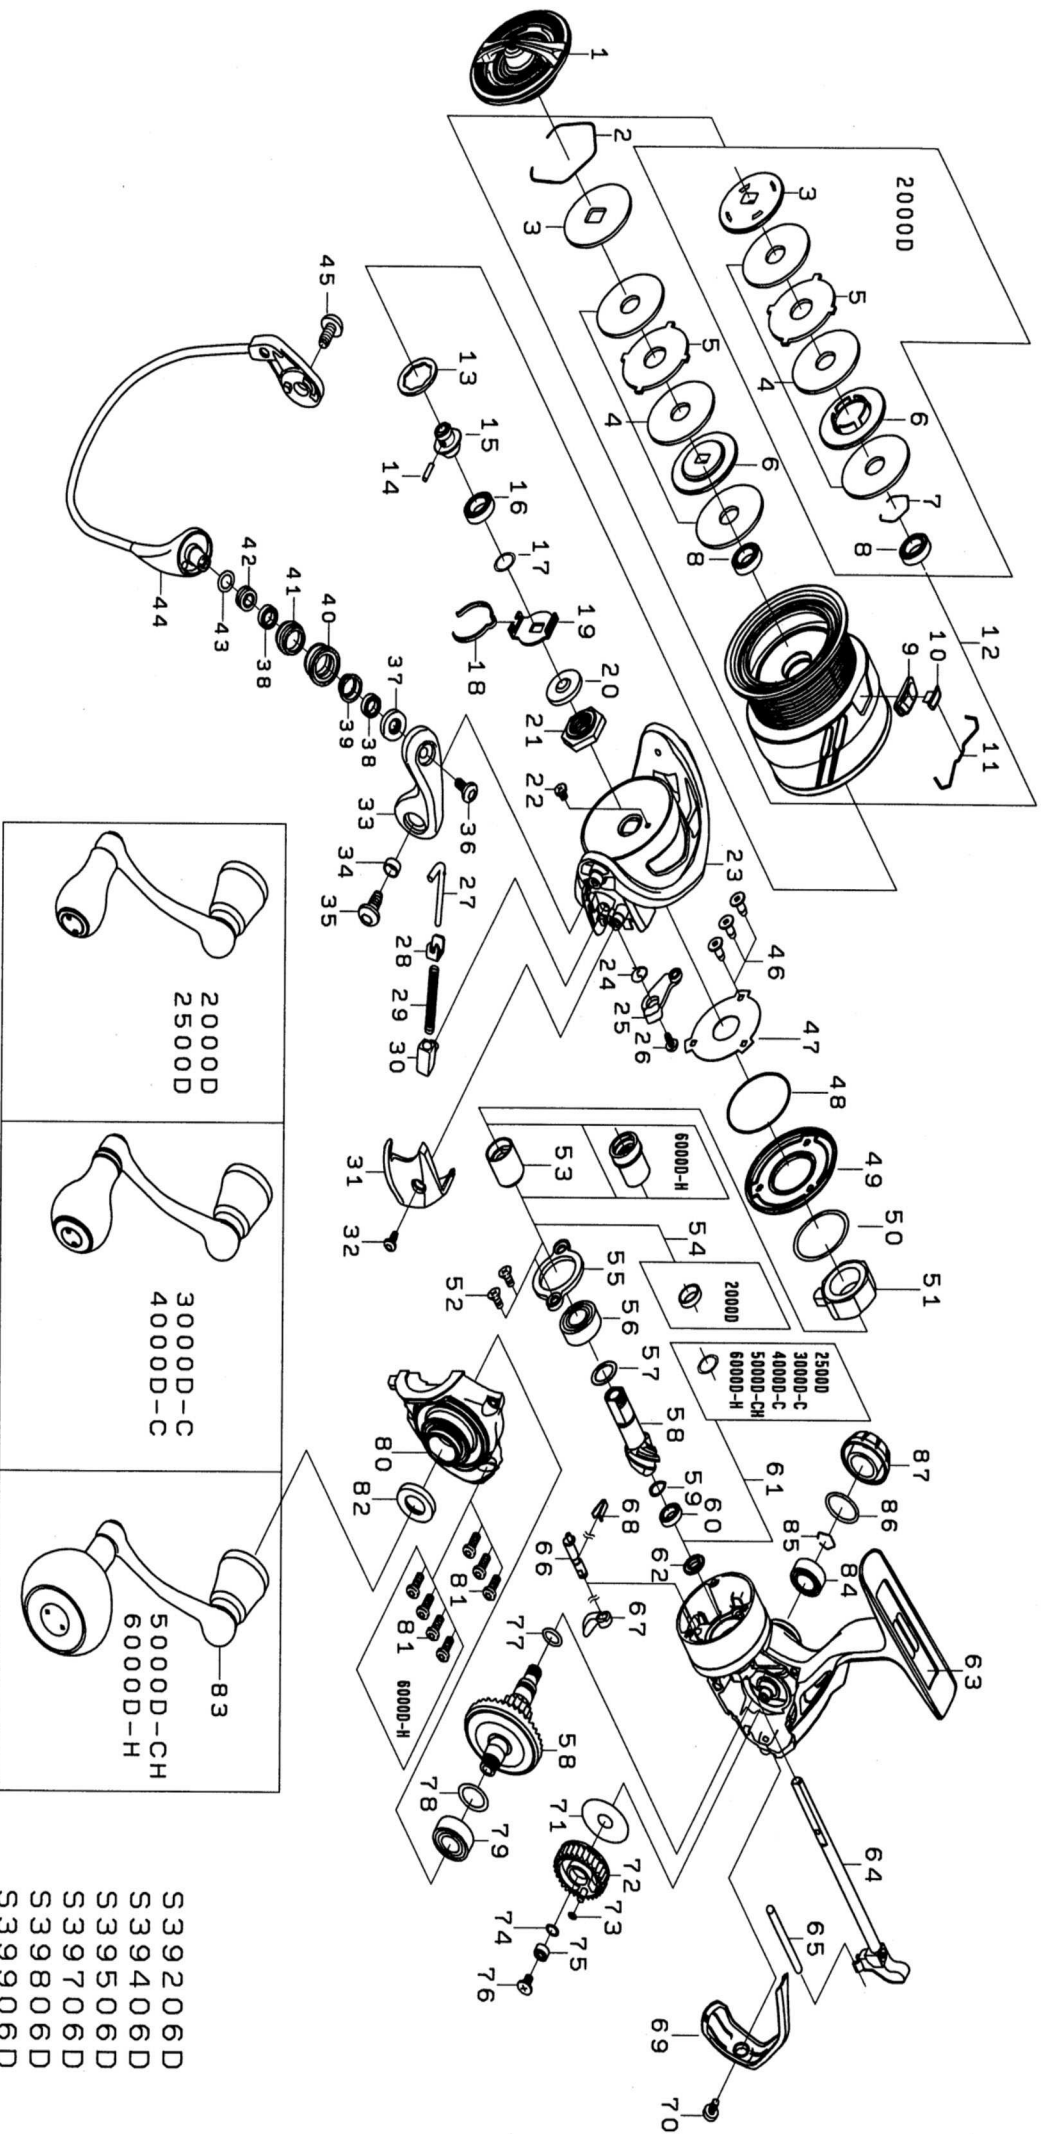

Please quote by part number, not key number when ordering
 spares@daiwaaustralia.com.au PH: 02 8644 8644
2017 SOL III LT 5000D-CH

- S 39206D
- S 39406D
- S 39506D
- S 39706D
- S 39806D
- S 39906D