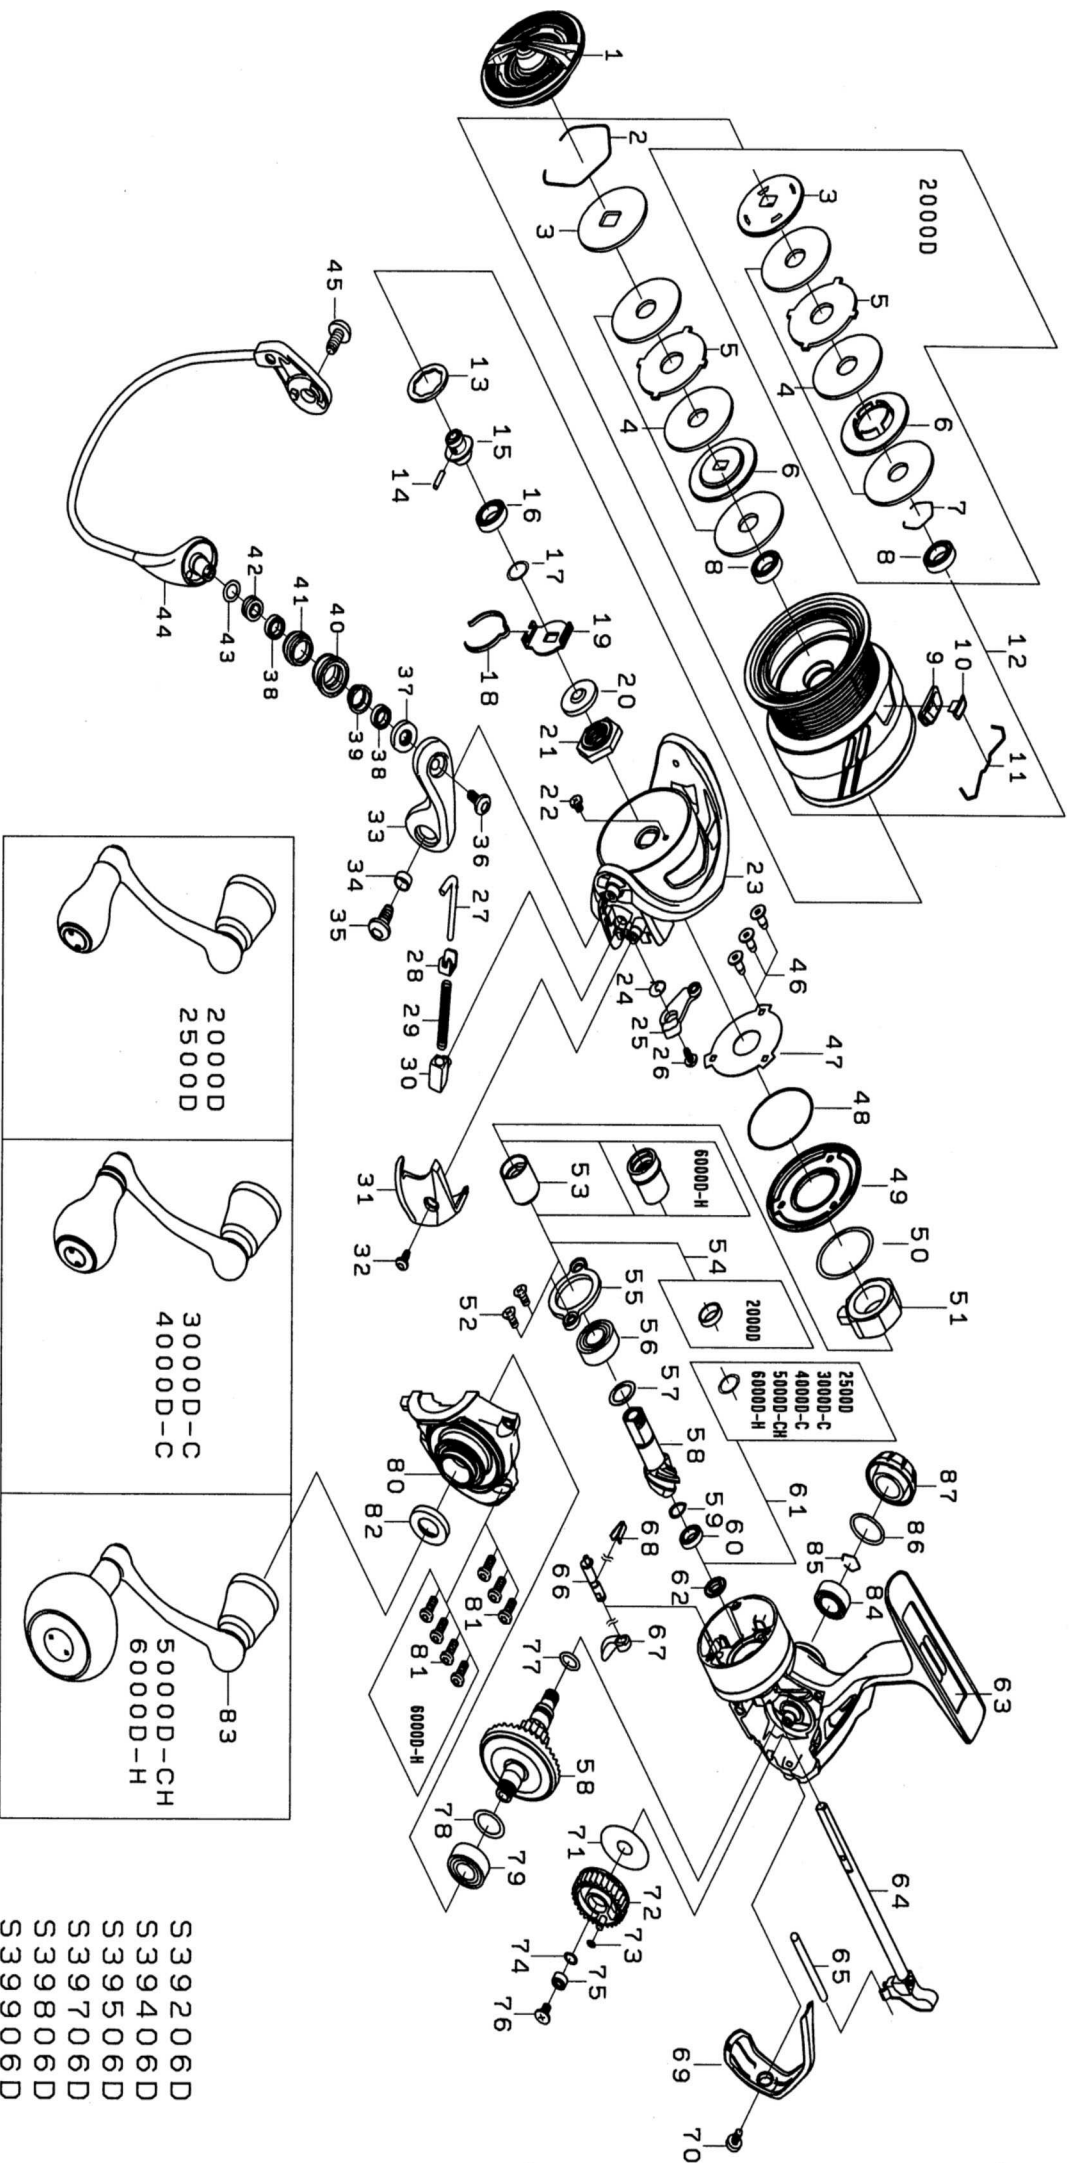

Please quote by part number, not key number when ordering  
 spares@daiwaaustralia.com.au PH: 02 8644 8644  
**2017 SOL III LT 4000D-C**

- S 39206D
- S 39406D
- S 39506D
- S 39706D
- S 39806D
- S 39906D