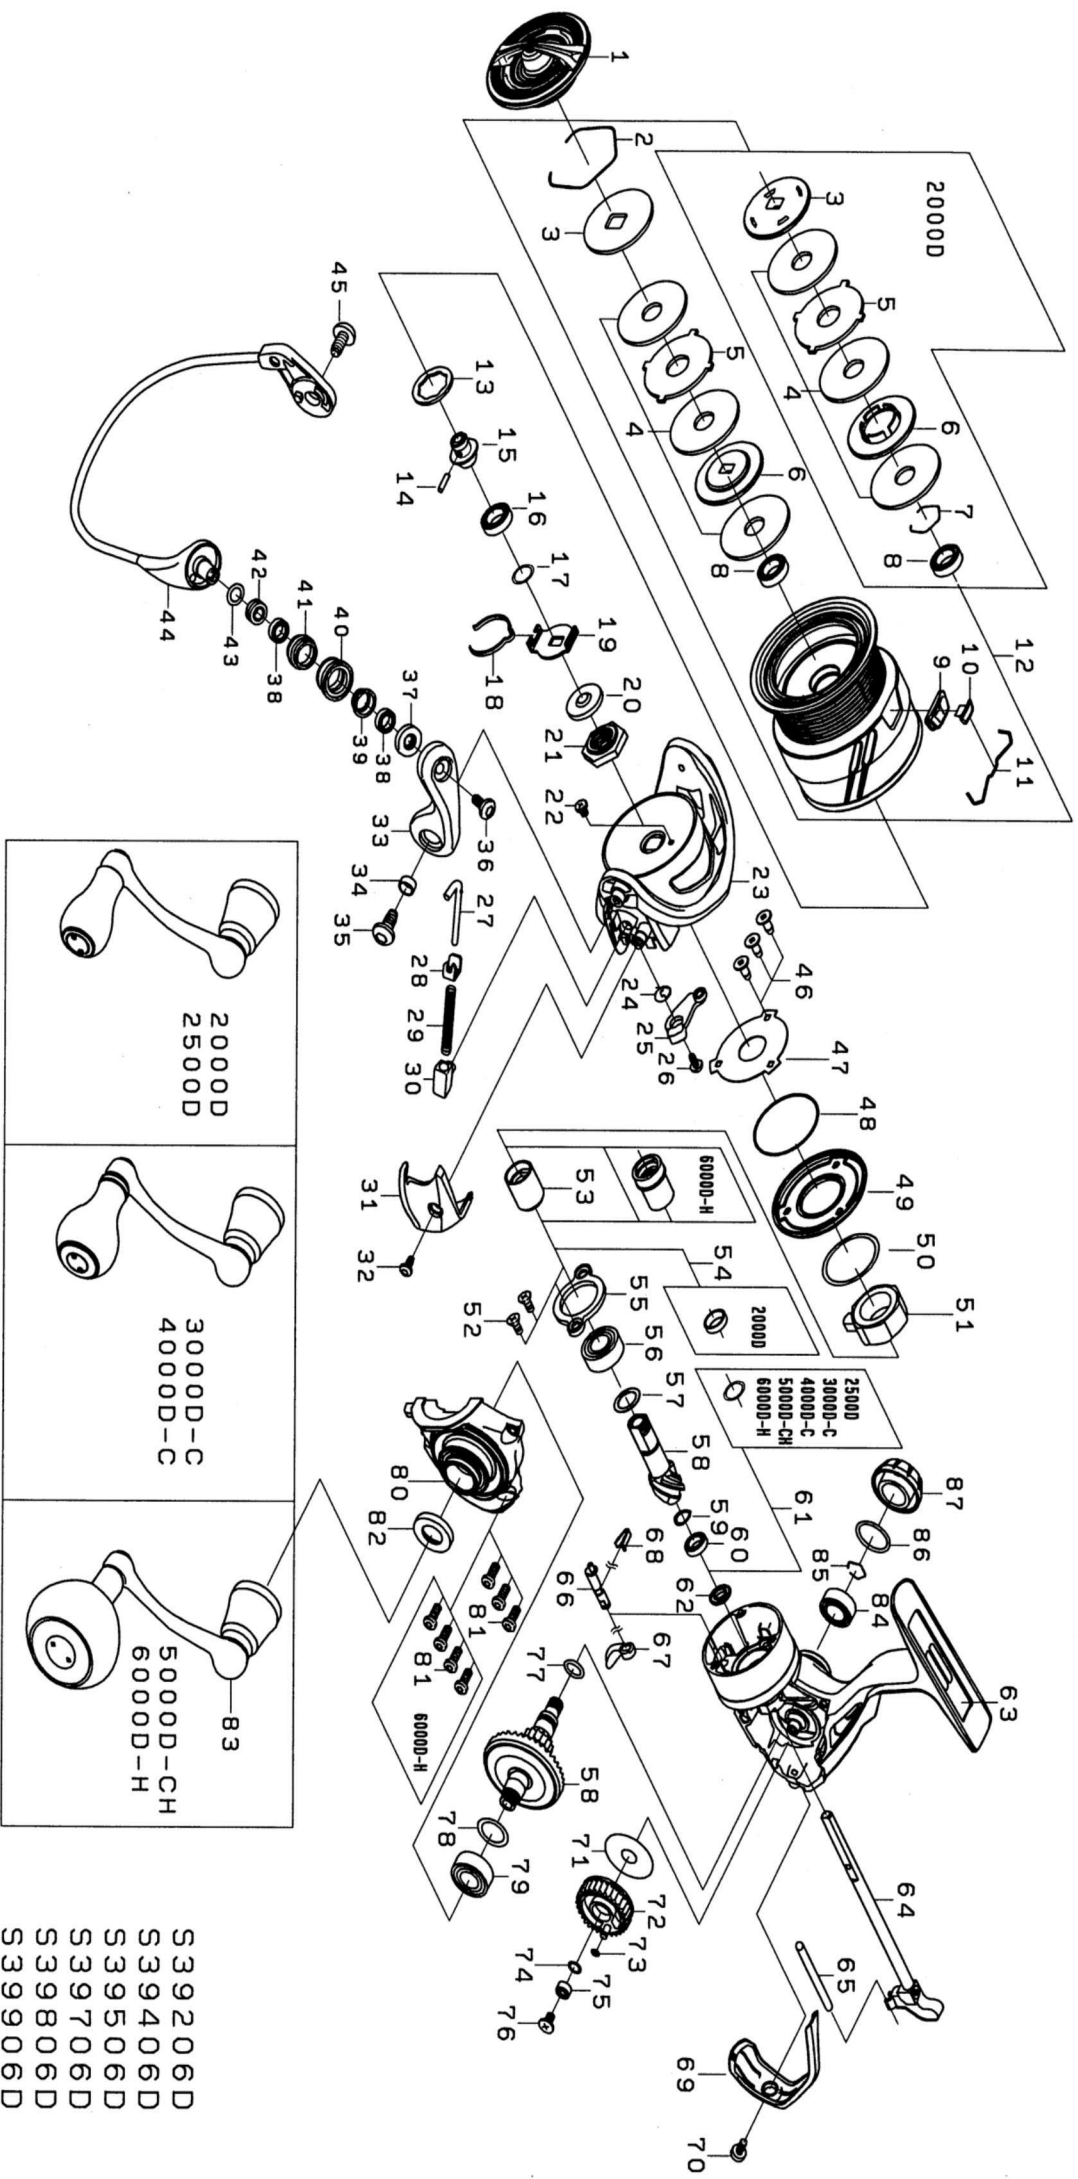

Please quote by part number, not key number when ordering
 spares@daiwaaustralia.com.au PH: 02 8644 8644
2017 SOL III LT 3000D-C

- S 392 06 D
- S 394 06 D
- S 395 06 D
- S 397 06 D
- S 398 06 D
- S 399 06 D