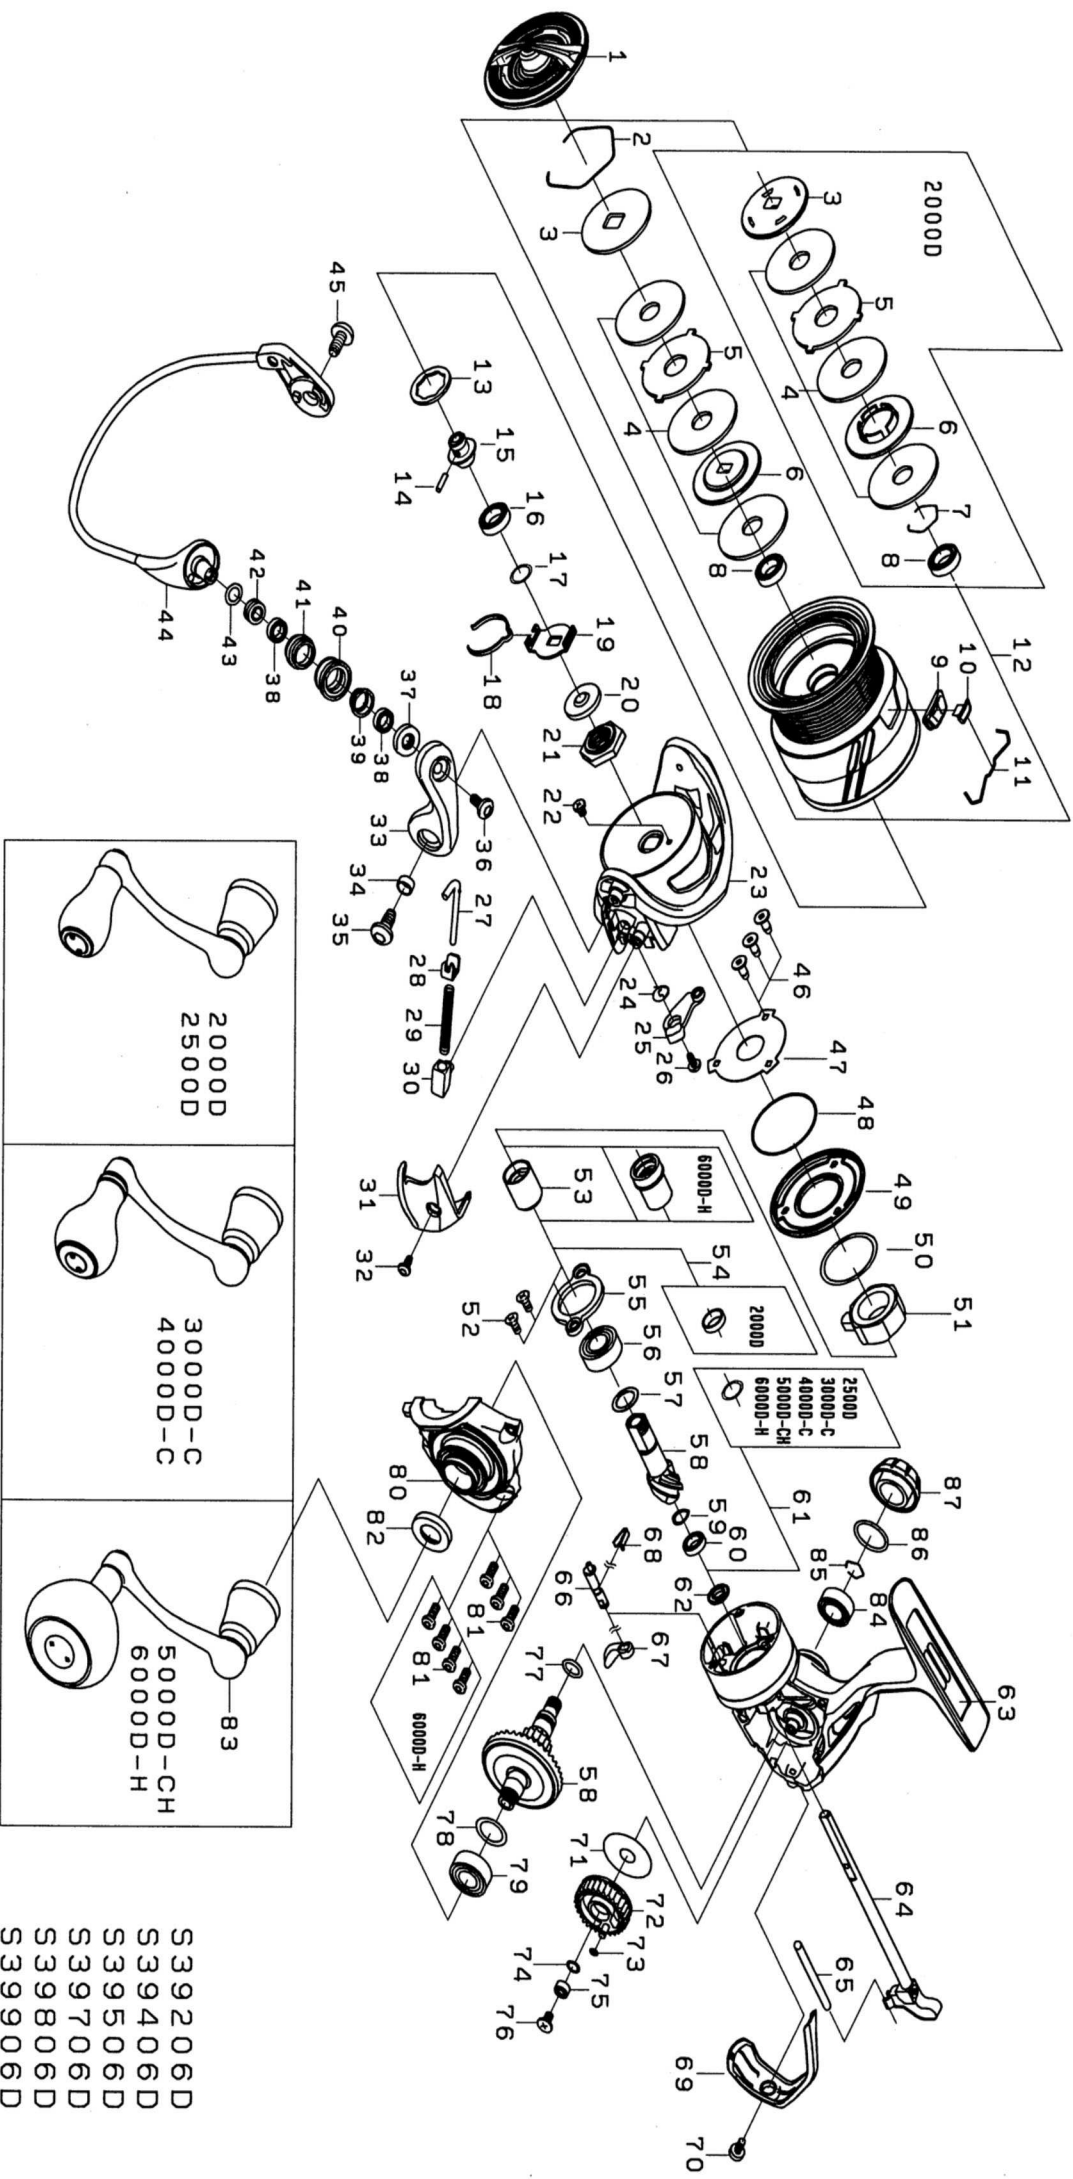

Please quote by part number, not key number when ordering
 spares@daiwaaustralia.com.au PH: 02 8644 8644

2017 SOL III LT 2500D

- S 39206D
- S 39406D
- S 39506D
- S 39706D
- S 39806D
- S 39906D